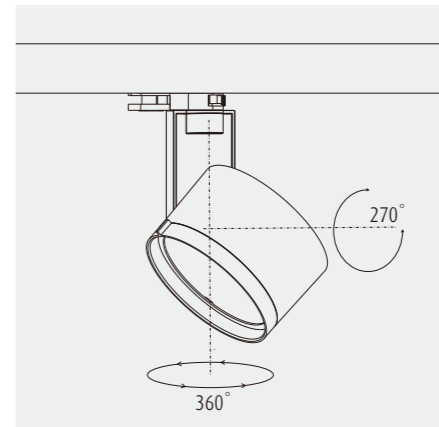

270° tilt rotation make it possible to light either downwards or upwards. Consistent with AKZU Tracron series feature of flexible planning, rotation through 360° horizontally and 270° tilt, it can light either downwards or upwards to cater for light plan of different space.