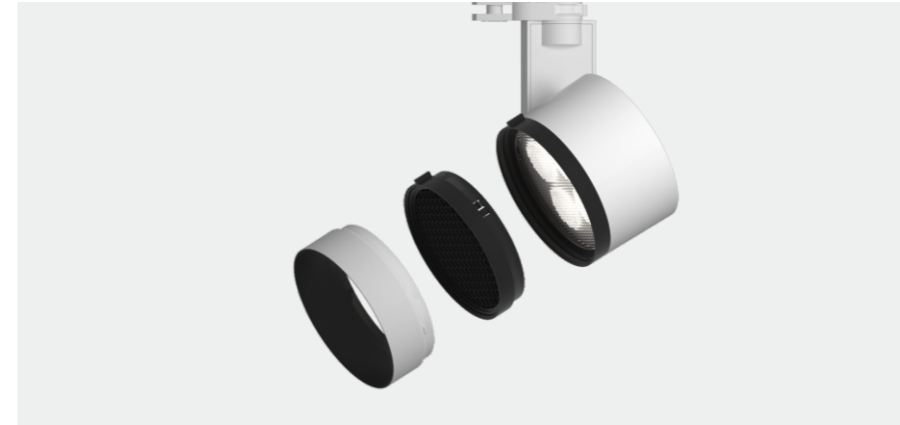

Tracron Q5 Museum Tracklight

Clip-on structure makes optical components set assembling consecutive. With clip-on structure, an optical components set can be assembled to AKZU's first round-designed luminaire head consecutive, so as to enrich the lighting control method with eight light types of lenses, namely 6°, 9°, 12°, 15°/16°, 26°, 47°, 54°x24°, 24°x54° & wallwash, and filters, anti-glare slides.