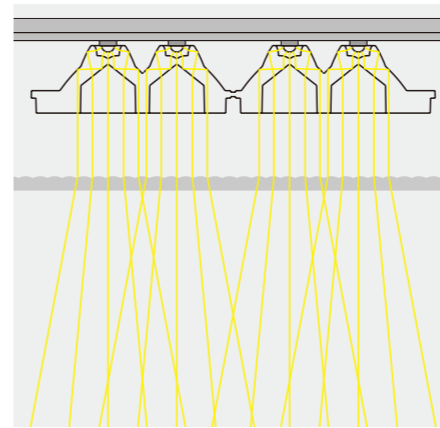

Triod optical system
The creative and optimized Triod optical system makes a breakthrough on traditional mode for LED light distribution, making full use of every beam of LED, effectively reduce the dispersive light and realize the most optimized lighting effect with the least luminaires.