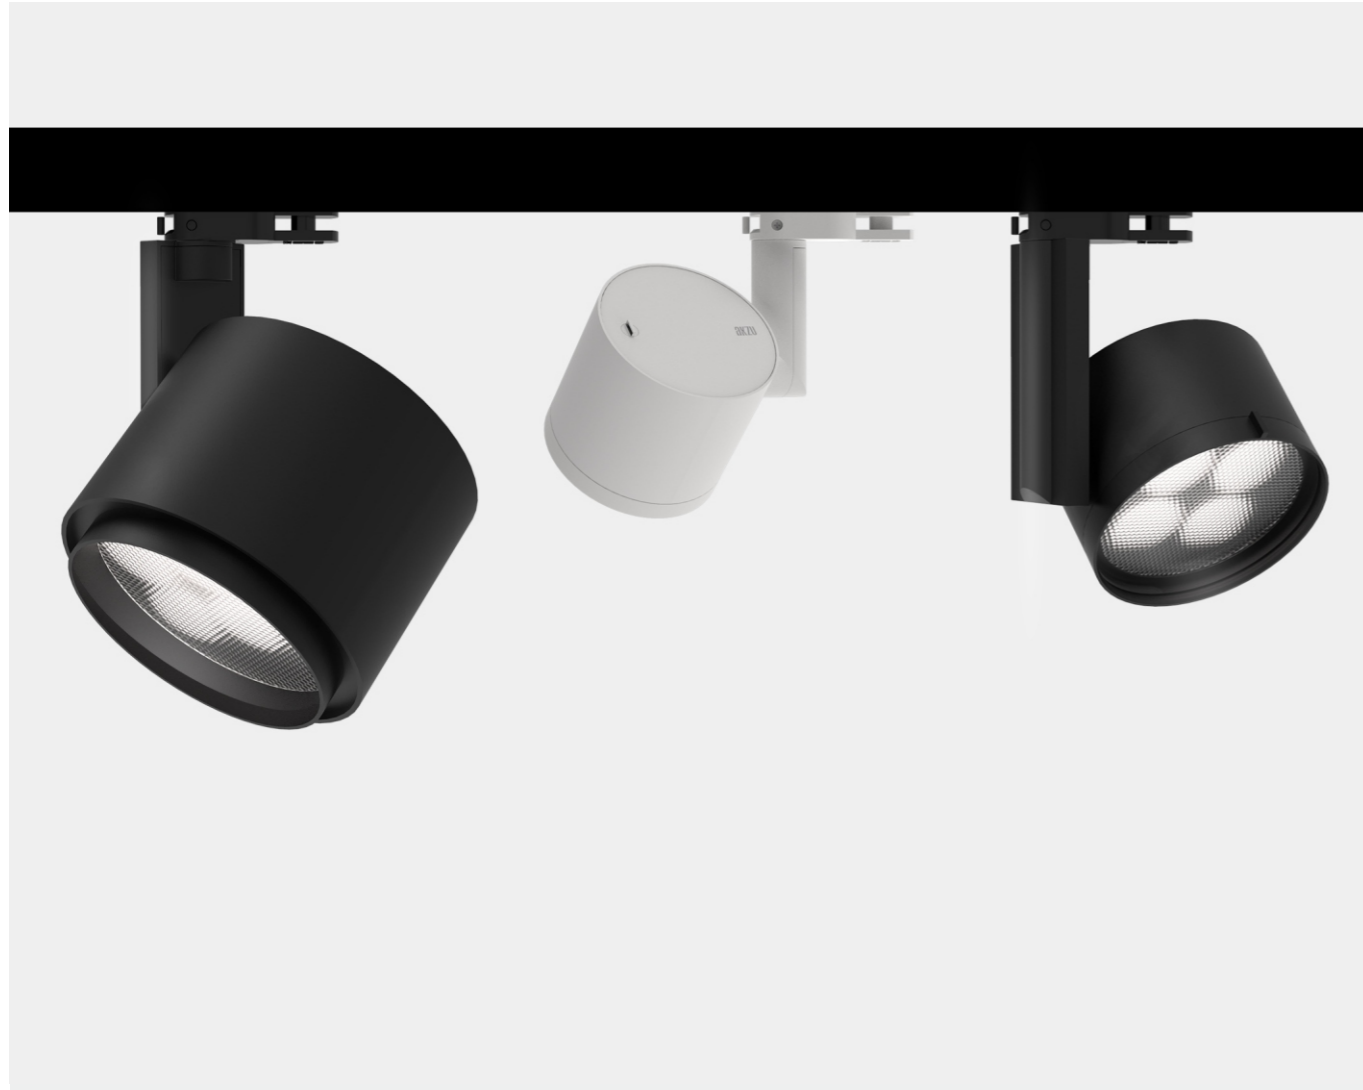

Tracron Q5 Museum Tracklight

Tracron Q5 is AKZU's first round-shaped museum tracklight to make itself a great option of museums and galleries for accent lighting and display lighting. With clip-on structure, an optical components set can be assembled to the round-designed luminaire head jointly, so as to enrich the lighting control with eight light types of lenses, filters and anti-glare slides. Compacted constant torsion hinge bracket, rotation through 360° horizontally and 270° tilt, it can light either downwards or upwards to gift more flexibility and convenience for museum and gallery exhibition planning.

Wattage: 6W, 12W, 14W, 18W, 20W, 24W, 28W, 40W
 LED module: high-power LEDs on metal-core PCB, collimating Trio, Viva lens, LED life span over 50000 hours.
 Beam angle: Spot 6°, 9°, 12°, 15°/16°, Flood 26°, 47°, 54°x24°, 24°x54° and Wallwash.
 Color temperature: 3000K, 3500K, 4000K, optional 2700K, 5000K, and etc.
 Color rendering index: CRI 95
 Luminous flux: 340lm~3420lm
 SDCM: 2 step MacAdam
 Rotation & tilt: 0°-270° tilt, bracket rotatable through 360°. Adapter: 3-circuit.
 Control mode: DALI, with dimmer, Phase-cut dimming, Bluetooth dimming, and etc.
 Brightness control range: 0-100%.
 Interchangeable principal lens: for narrow spot light types, Q5 mini between 6° and 9°, Q5/Q5 plus between 6° and 12°, or among Spot 15°/16°, 26°, 47°, 54°x24°, 24°x54° and Wallwash.
 Color: white, black, customization optional
 Housing and bracket: cast aluminium, powder-coated, new PC + glass fiber, front cover

Compact bracket, easily position, strong and stable. With the special arching and compact designed bracket, Tracron Q5 museum track light is more stable for regular position adjusting and more durable for long time using.