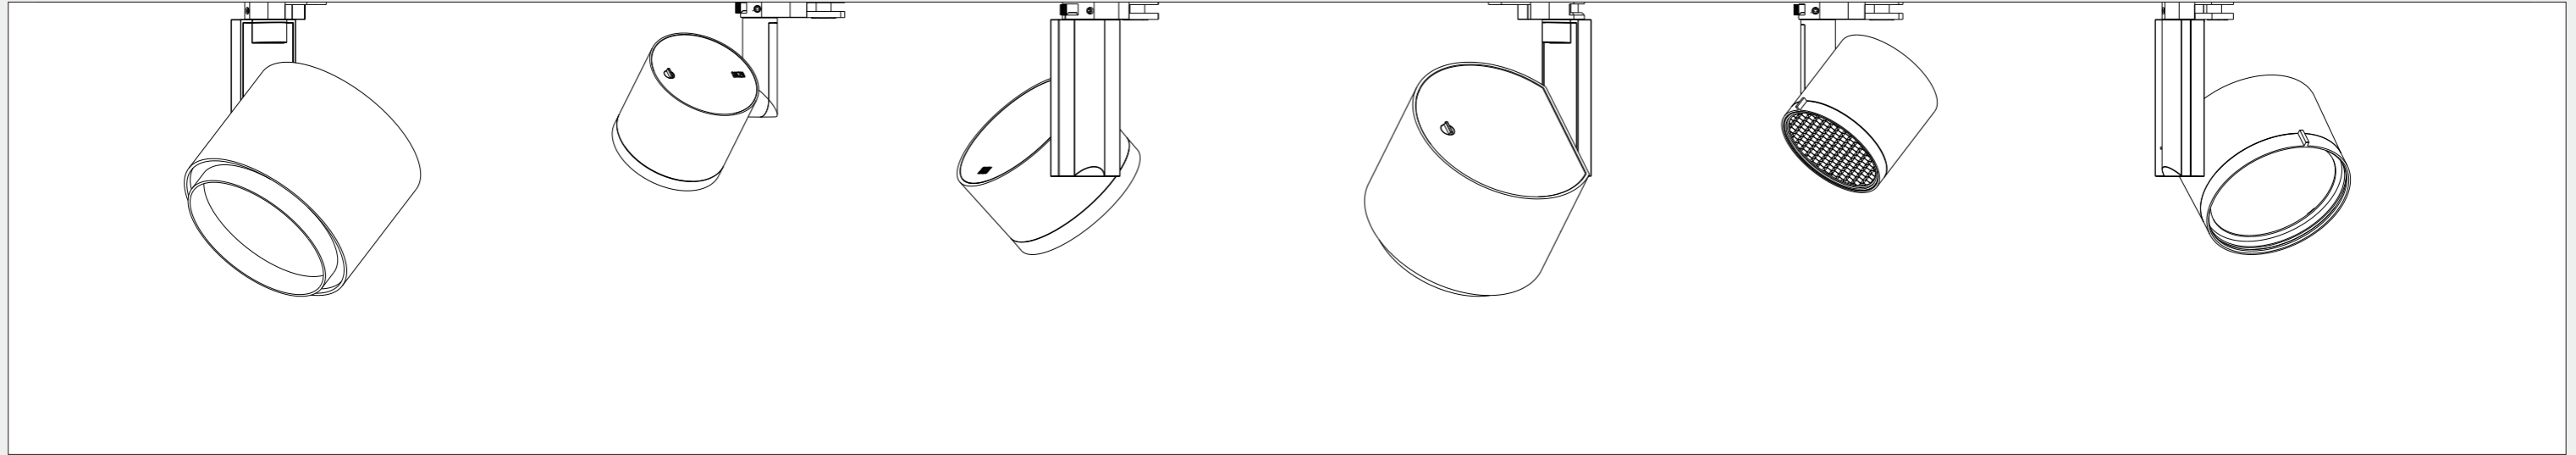

Tracron Q5 Museum Tracklight

Tracron Q5 tracklights accessories

Tracron Q5 Plus tracklights accessories

Spot D
107072.101 White
107072.201 Black

Spot N
107072.108 White
107072.208 Black

Spot
107072.102 White
107072.202 Black

Flood
107072.103 White
107072.203 Black

Flood B
107072.104 White
107072.204 Black

Flood H
107072.105 White
107072.205 Black

Flood V
107072.106 White
107072.206 Black

Wallwash
107072.107 White
107072.207 Black

Anti-glare slides
181032.001 White
181032.002 Black

Barn door
181033.001 White
181033.002 Black

Tracron Q5 tracklights accessories

Spot D
107065.101 White
107065.201 Black

Spot N
107065.108 White
107065.208 Black

Spot
107065.102 White
107065.202 Black

Flood
107065.103 White
107065.203 Black

Flood B
107065.104 White
107065.204 Black

Flood H
107065.105 White
107065.205 Black

Flood V
107065.106 White
107065.206 Black

Wallwash
107065.107 White
107065.207 Black

Anti-glare slides
181023.001 White
181023.002 Black

Barn door
181024.001 White
181024.002 Black

Tracron Q5 Mini tracklights accessories

Spot D
107063.101 White
107063.201 Black

Spot N
107063.108 White
107063.208 Black

Spot
107063.102 White
107063.202 Black

Flood
107063.103 White
107063.203 Black

Flood B
107063.104 White
107063.204 Black

Flood H
107063.105 White
107063.205 Black

Flood V
107063.106 White
107063.206 Black

Wallwash
107063.107 White
107063.207 Black

Anti-glare slides
181011.001 White
181011.002 Black

Barn door
181022.001 White
181022.002 Black

Tracron Q5 product customization

Color temperature 2700K CRI 95 5000K

Higher lighting efficiency 3000K 3500K 4000K

Control mode Phase-cut dimming Bluetooth dimming

Color Customized color (Pantone color number)
 Customized pattern

For more product information, please visit us at akzu.com.