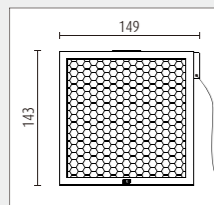

Anti-glare slides
181009.001 White
181009.002 Black