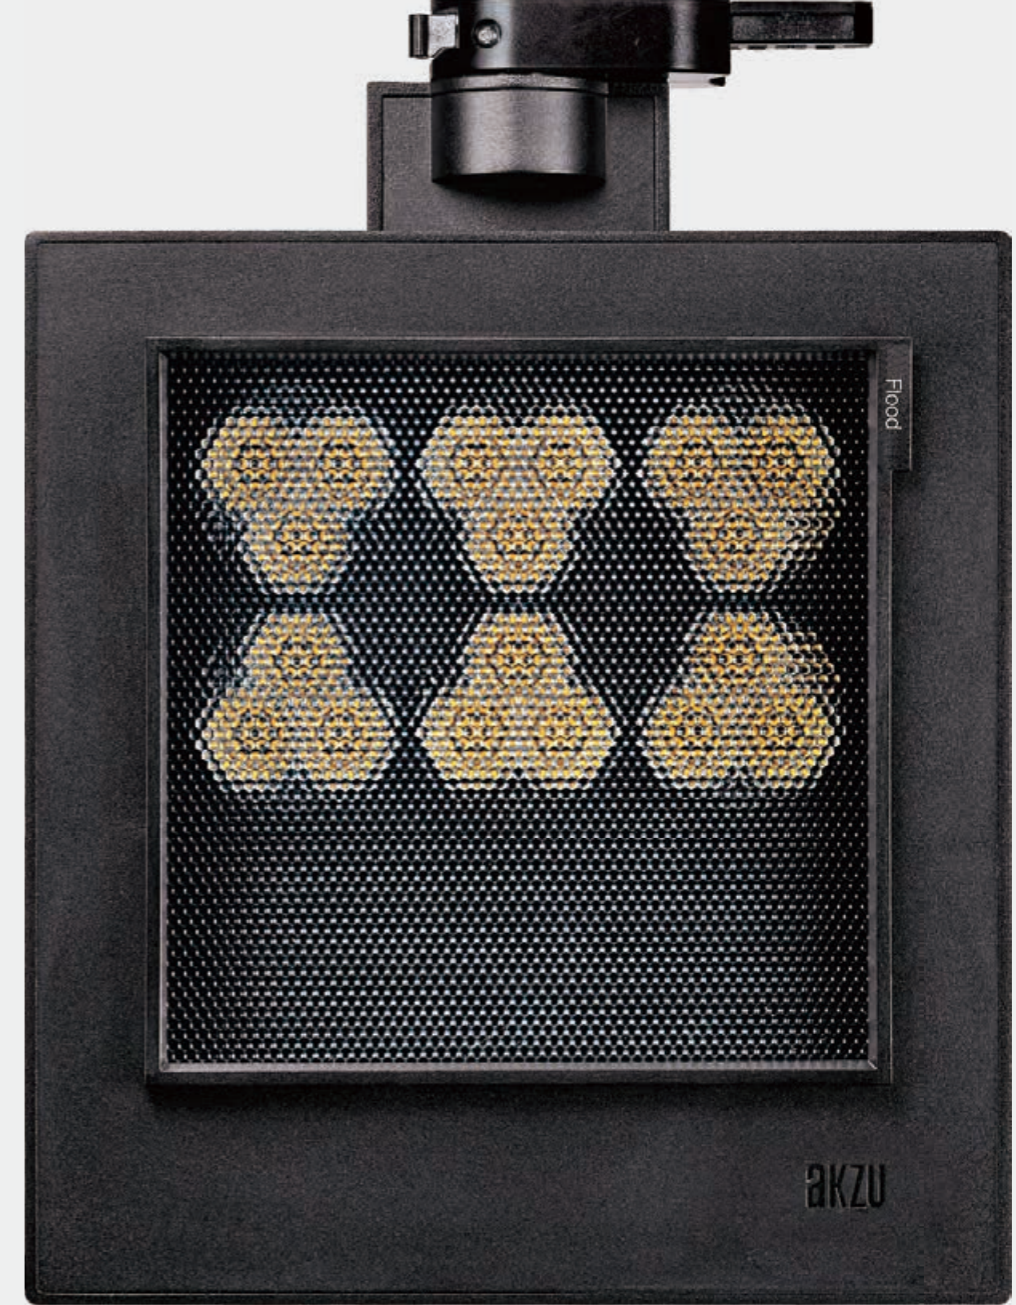

Museum Quality Light.

Art. No. 039503.906

Project: National Museum of China
Location: East side of Tiananmen Square, No. 16 East Chang'an Street, Dongcheng District, Beijing
Project Year: 2018
Lighting Equipment: Tracron M6 Plus and Anti-glare slides

Tracron M6

New heights of supreme museum and art museum lighting.

Collimated Light Technology
Triod optical system
Higher lighting efficiency, more lighting effects.

Specifications and lighting distribution data

akzu.com

AKZU

Visit akzu.com for the latest product information.
For detailed product specifications and museum lighting design, please send your kind inquiry to info@akzu.com

Tracron M6 Museum Tracklight
From 3m ceiling space to 30m hall height, Tracron M6 expands your creativity
in exhibition design of museum and art museum.

27W, 6° beam angle, 1m spot from 10m height space
Equipped with 9 pieces of viva lens with super narrow beam angle, 27W light of Tracron M6 creates light spot with only 1

meter in diameter but with illumination of 1340lux when projecting from 10 meters height, revealing breathless fascination of museum heritage and art.