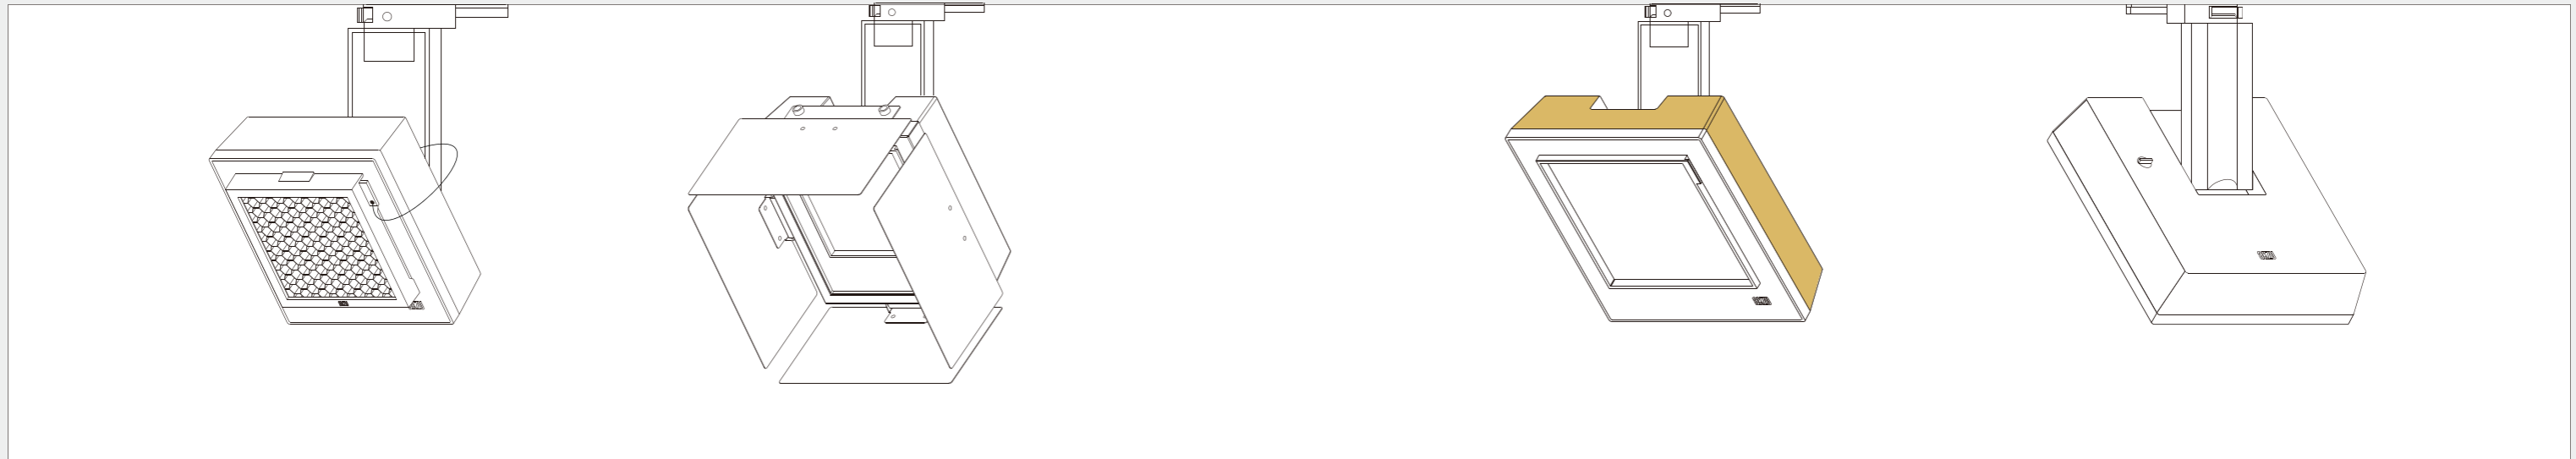

Tracron M6 Museum Tracklight

Tracron M6 tracklights accessories

Tracron M6 Plus tracklights accessories

Spot D
107034.101 White
107034.201 Black

Spot N
107034.108 White
107034.208 Black

Spot
107034.102 White
107034.202 Black

Flood
107034.103 White
107034.203 Black

Flood B
107034.104 White
107034.204 Black

Flood H
107034.105 White
107034.205 Black

Flood V
107034.106 White
107034.206 Black

Wallwash
107034.107 White
107034.207 Black

Anti-glare slides
181009.001 White
181009.002 Black

Barn doors
181014.001 White
181014.002 Black

Tracron M6 tracklights accessories

Spot D
107036.101 White
107036.201 Black

Spot N
107036.108 White
107036.208 Black

Spot
107036.102 White
107036.202 Black

Flood
107036.103 White
107036.203 Black

Flood B
107036.104 White
107036.204 Black

Flood H
107036.105 White
107036.205 Black

Flood V
107036.106 White
107036.206 Black

Wallwash
107036.107 White
107036.207 Black

Anti-glare slides
181008.001 White
181008.002 Black

Barn doors
181013.001 White
181013.002 Black

Tracron M6 Mini tracklights accessories

Spot D
107026.101 White
107026.201 Black

Spot N
107026.108 White
107026.208 Black

Spot
107026.102 White
107026.202 Black

Flood
107026.103 White
107026.203 Black

Flood B
107026.104 White
107026.204 Black

Flood H
107026.105 White
107026.205 Black

Flood V
107026.106 White
107026.206 Black

Wallwash
107026.107 White
107026.207 Black

Anti-glare slides
181007.001 White
181007.002 Black

Barn doors
181012.001 White
181012.002 Black

Tracron M6 product customization

Color temperature

2700K
CRI 95

3500K
CRI 95

4500K

Others

Higher lighting efficiency

3000K

4000K

Control mode

Phase-cut
dimming

Bluetooth
dimming

Color

Customized color (Pantone color number)

Customized pattern

For more product information, please visit us at akzu.com.