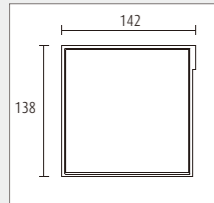

Spot D
107034.101 White
107034.201 Black

Spot N
107034.108 White
107034.208 Black

Spot
107034.102 White
107034.202 Black

Flood
107034.103 White
107034.203 Black

Flood B
107034.104 White
107034.204 Black

Flood H
107034.105 White
107034.205 Black

Flood V
107034.106 White
107034.206 Black

Wallwash
107034.107 White
107034.207 Black